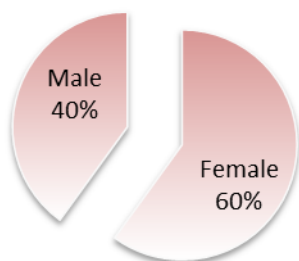

Lower Middle Quartile