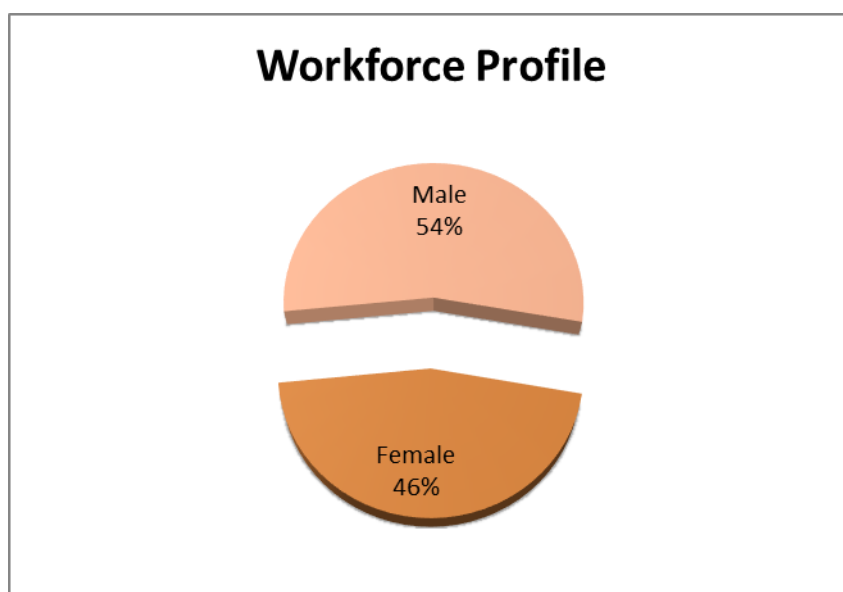

Derby Homes Limited 2025/26

Mean Female Pay	£	17.16
Mean Male Pay	£	17.64
	£	0.48
Mean Gender Pay Gap		2.7%

Median Female Pay	£	16.10
Median Male Pay	£	17.60
	£	1.50
Median Gender Pay Gap		8.5%

Upper Quartile