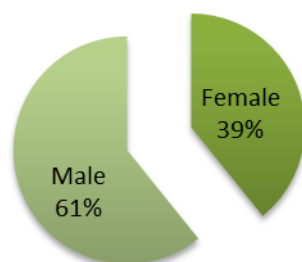

Derby Homes Limited 2025/26

Mean Female Pay	£	17.16
Mean Male Pay	£	17.64
	£	0.48
Mean Gender Pay Gap		2.7%

Median Female Pay	£	16.10
Median Male Pay	£	17.60
	£	1.50
Median Gender Pay Gap		8.5%

Upper Quartile