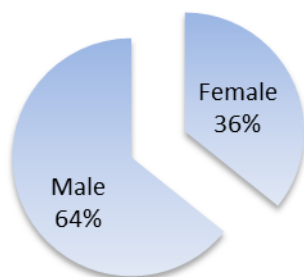

Upper Middle Quartile